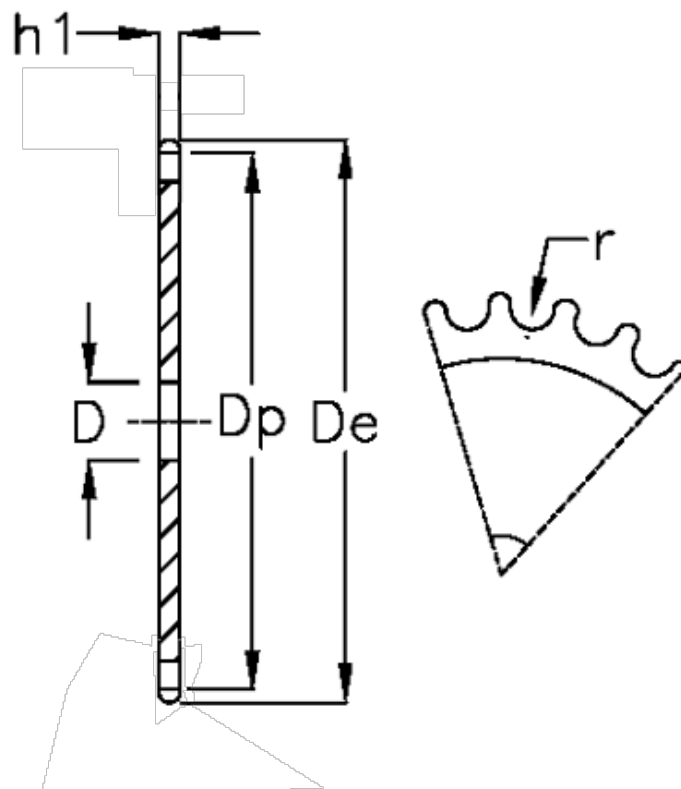

Article number: 616021006035

Description: Plate wheel 10 B-1 Z=35 simplex

Measures

C	= 2
D	= 16
De	= 184.1
Dp	= 177.1
For chain size	= 5/8 x 3/8
For chain type	= 10 B-1
h1	= 9.1
Number of teeth	= 35

r = 10.16